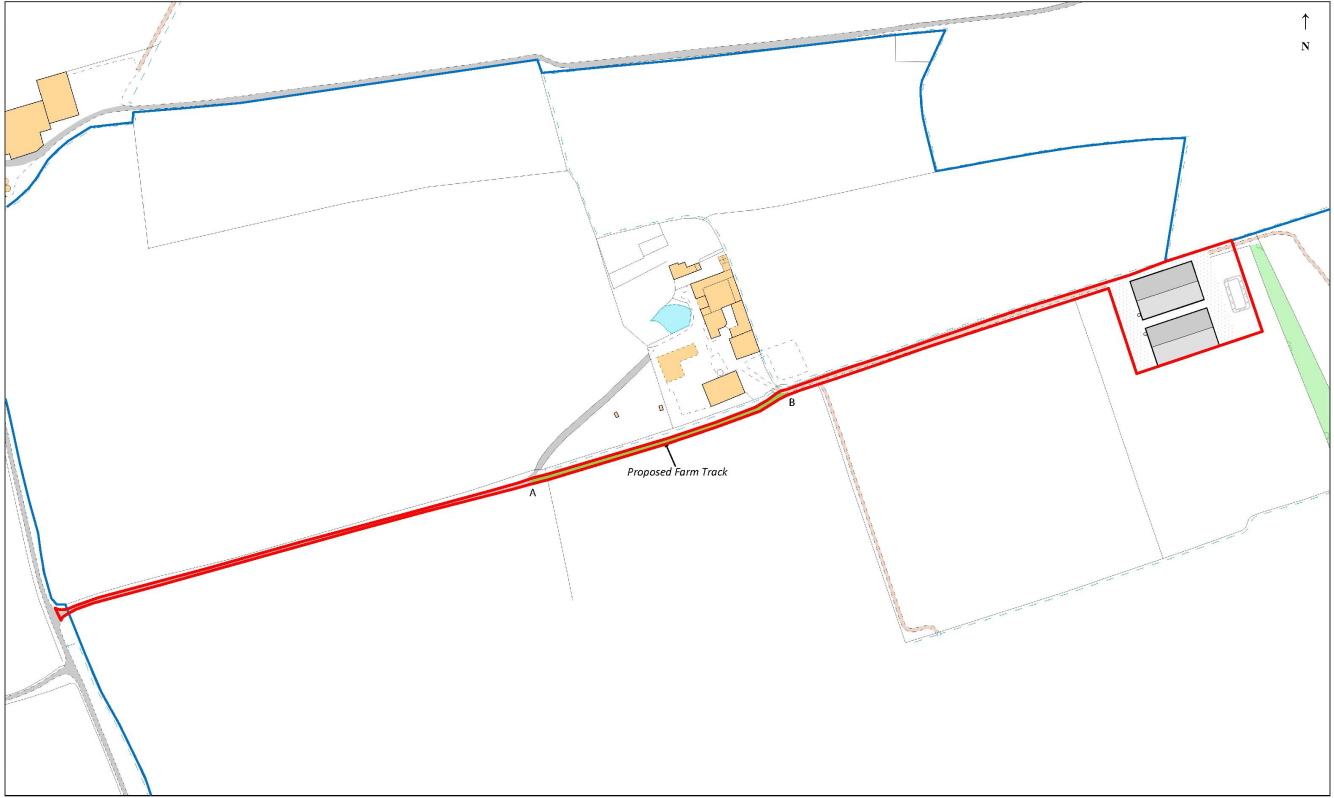

Proposed Agricultural Buildings and Associated Feed Bins at Normanby Manor,
Riseborough, Pickering YO18 8LU

Scale 1:2500
0 20 40 60 80 100 120 140 160 180 200 m
Projection: British National Grid

Proposed Agricultural Buildings and Associated Feed Bins at Normanby Manor,
Riseborough, Pickering YO18 8LU